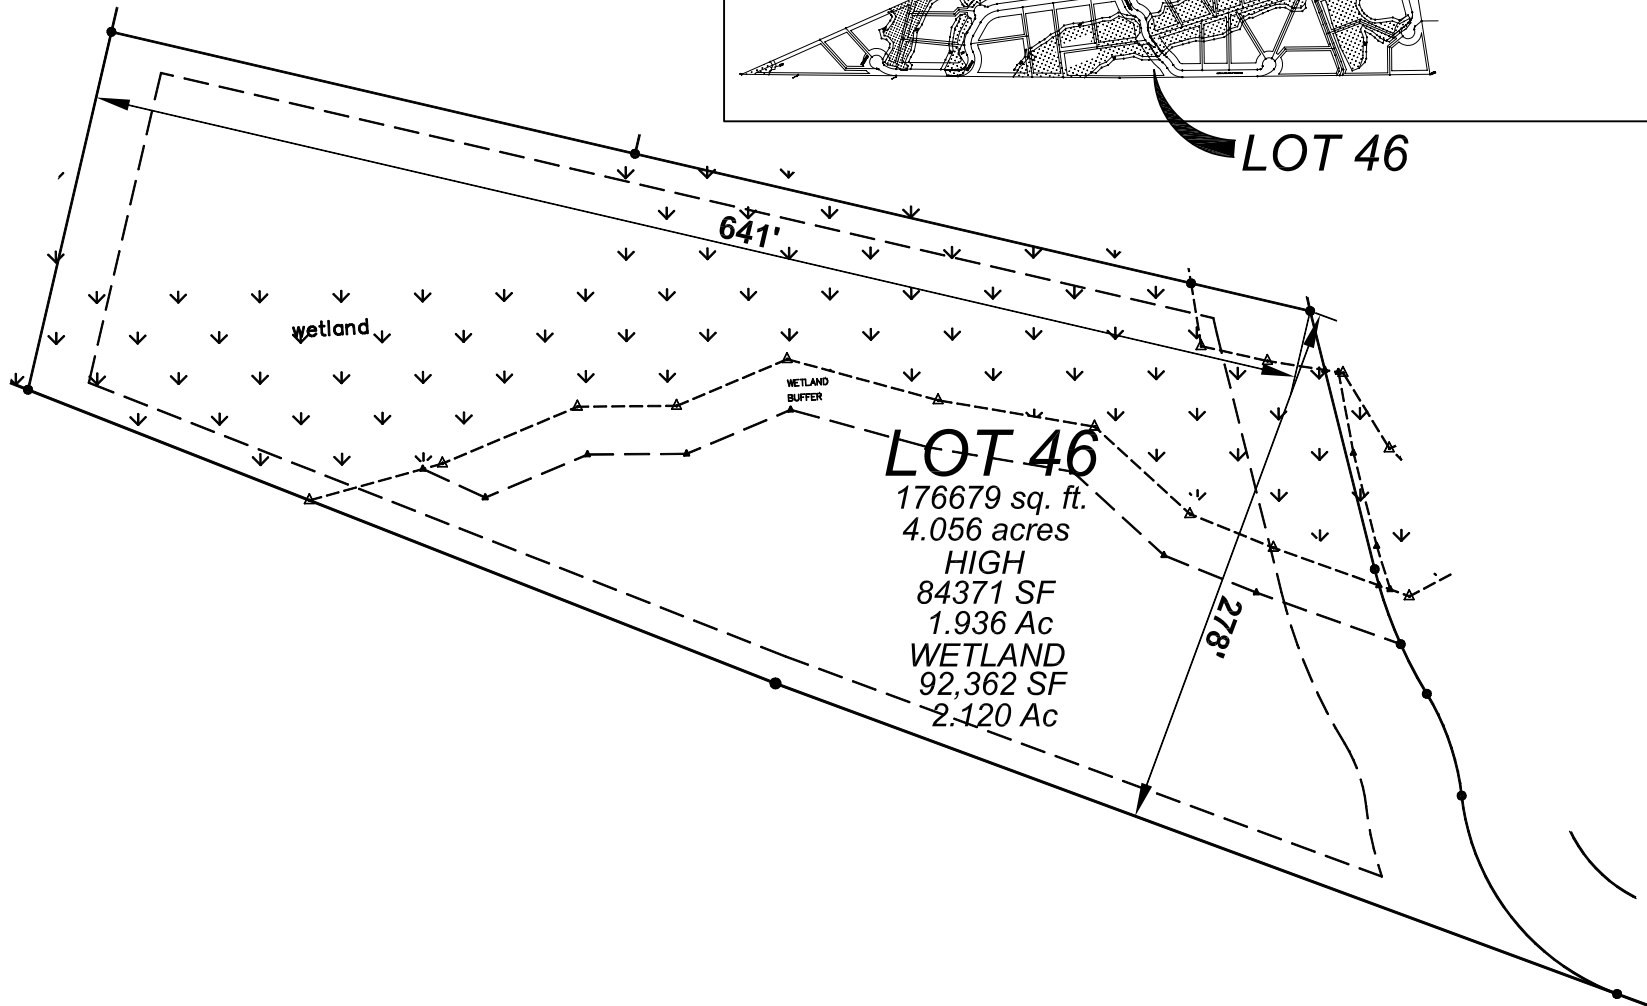

LOT 46

LOT 46

176679 sq. ft.

4.056 acres

HIGH

84371 SF

1.936 Ac

WETLAND

92,362 SF

2.120 Ac

LOT 46

WATERLOO ESTATES
JOHNS ISLAND