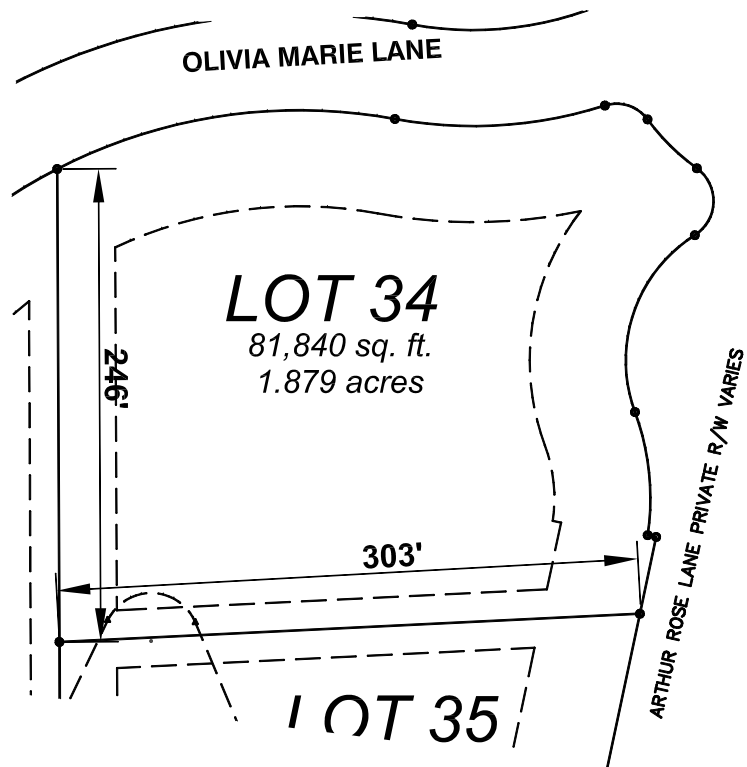

LOT 34

OLIVIA MARIE LANE

LOT 34

81,840 sq. ft.
1.879 acres

246'

303'

LOT 35

ARTHUR ROSE LANE PRIVATE R/W VARIES

LOT 34
WATERLOO ESTATES
JOHNS ISLAND